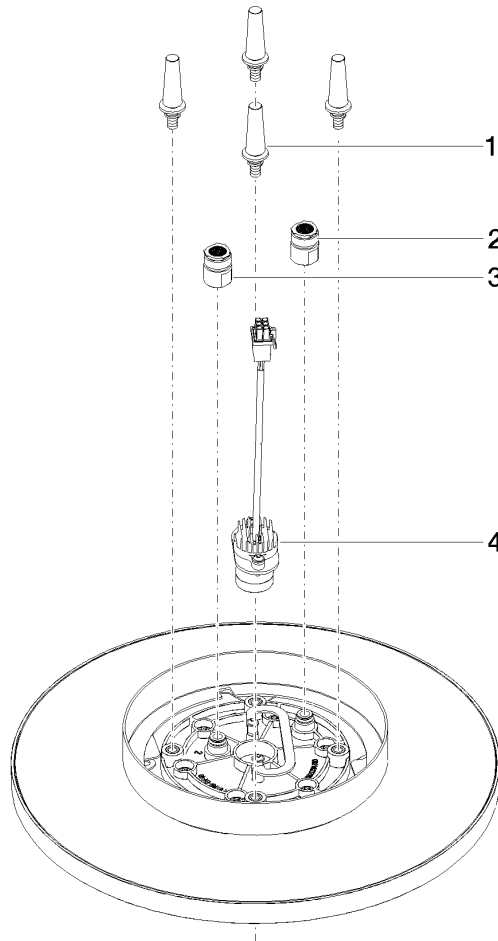

**Rain shower for surface-mounted ceiling installation with light 300 mm -
Chrome**

TARA

28 032 970

Fits: TARA, LISSÉ, VAIA, META

- rain shower Ø 300 mm
- PURE RAIN, max. flow rate 12 l/min (at 3 bar)
- PURIFY RAIN, max. flow rate 6 l/min (at 3 bar)
- Distance to ceiling from bottom edge of shower 40 mm
- with anti-scale system
- central LED Spot 3000 K
- Provided by customer: Light switch
- For simultaneous control of the jet types, we recommend the xTool thermostat module
- Not suitable for use in a steam room.

Required miscellaneous

**Concealed ceiling installation box 35 042 970 90
for surface-mounted ceiling
installation with light -**

- min. recess depth 90 mm
- max. recess depth 115 mm
- 2x female thread 1/2" connections
- Input 100-240V AC 50-60Hz
- concealed rough parts
- Output 350 mA SELV / Class II
- Provided by customer: Light switch

**Rain shower for surface-mounted ceiling installation with light 300 mm -
Chrome**

TARA

28 032 970
mm [inches]

Flow rate chart

Certificates

LGA_38400.

28 032 970

Spare parts list

No.	Item Number	Name	Quantity used	Delivery time
1	90 17 20 263 00 90	fixing set	1	2
2	90 24 03 309 01 90	connection	1	2
3	90 24 03 309 00 90	connection	1	2
4	90 10 01 225 00 90	electronic accessories	1	2