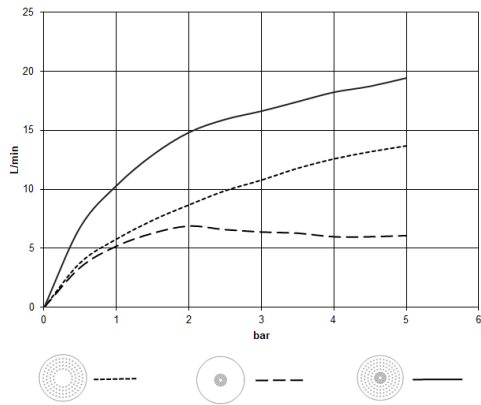

**Rain shower for surface-mounted ceiling installation with light 300 mm -
Chrome**

TARA

28 032 970

Fits: TARA, LISSÉ, VAIA, META

- rain shower Ø 300 mm
- PURE RAIN, max. flow rate 12 l/min (at 3 bar)
- PURIFY RAIN, max. flow rate 6 l/min (at 3 bar)
- Distance to ceiling from bottom edge of shower 40 mm
- with anti-scale system
- central LED Spot 3000 K
- Provided by customer: Light switch
- For simultaneous control of the jet types, we recommend the xTool thermostat module
- Not suitable for use in a steam room.

Required miscellaneous

**Concealed ceiling installation box 35 042 970 90
for surface-mounted ceiling
installation with light -**

- min. recess depth 90 mm
- max. recess depth 115 mm
- 2x female thread 1/2" connections
- Input 100-240V AC 50-60Hz
- concealed rough parts
- Output 350 mA SELV / Class II
- Provided by customer: Light switch

**Rain shower for surface-mounted ceiling installation with light 300 mm -
Chrome**

TARA

28 032 970
mm [inches]

Flow rate chart

Certificates

LGA_38400.

28 032 970

Spare parts list