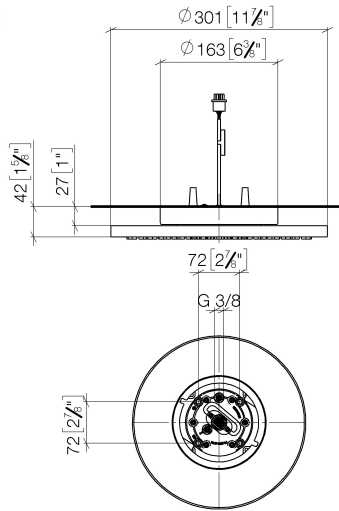

**Rain shower for surface-mounted ceiling installation with light 300 mm -
Chrome**

TARA

28 032 970

Fits: TARA, LISSÉ, VAIA, META

- rain shower Ø 300 mm
- PURE RAIN, max. flow rate 12 l/min (at 3 bar)
- PURIFY RAIN, max. flow rate 6 l/min (at 3 bar)
- Distance to ceiling from bottom edge of shower 40 mm
- with anti-scale system
- central LED Spot 3000 K
- Provided by customer: Light switch
- For simultaneous control of the jet types, we recommend the xTool thermostat module
- Not suitable for use in a steam room.

Required miscellaneous

**Concealed ceiling installation box 35 042 970 90
for surface-mounted ceiling
installation with light -**

- min. recess depth 90 mm
- max. recess depth 115 mm
- 2x female thread 1/2" connections
- Input 100-240V AC 50-60Hz
- concealed rough parts
- Output 350 mA SELV / Class II
- Provided by customer: Light switch

**Rain shower for surface-mounted ceiling installation with light 300 mm -
Chrome**

TARA

28 032 970
mm [inches]

Flow rate chart

Certificates

LGA_38400.

28 032 970

Spare parts list

No.	Item Number	Name	Quantity used	Delivery time
1	90 17 20 263 00 90	fixing set	1	2
2	90 24 03 309 01 90	connection	1	2
3	90 24 03 309 00 90	connection	1	2
4	90 10 01 225 00 90	electronic accessories	1	2